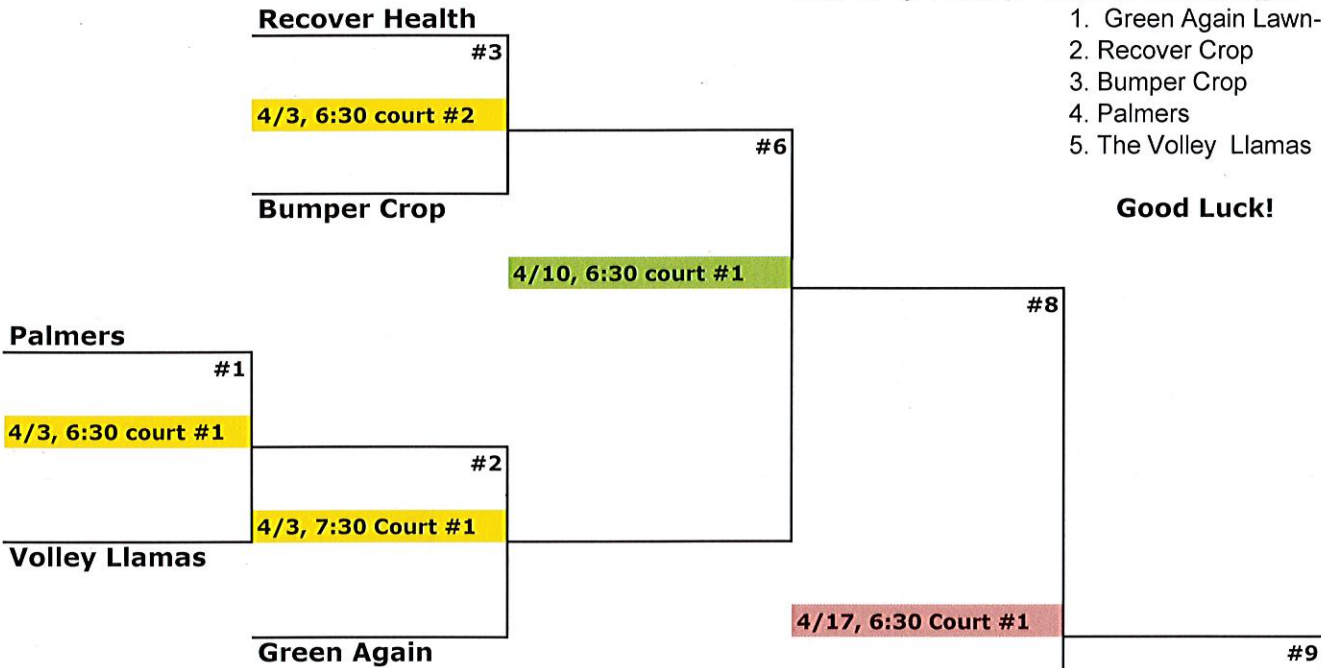

# 2018 - 2019 Hibbing Parks & Recreation Women's Competitive Volleyball Playoffs

Playoffs are the best 2 out of 3 sets. The first two sets are played to 25 points, must win by 2. No cap. The 3rd set, if necessary is played to 15 points, must win by 2. No cap. Games are in the new gym.

1. Green Again Lawn- Landscape
2. Recover Crop
3. Bumper Crop
4. Palmers
5. The Volley Llamas

**Good Luck!**

## Winner's Bracket

## Loser's Bracket