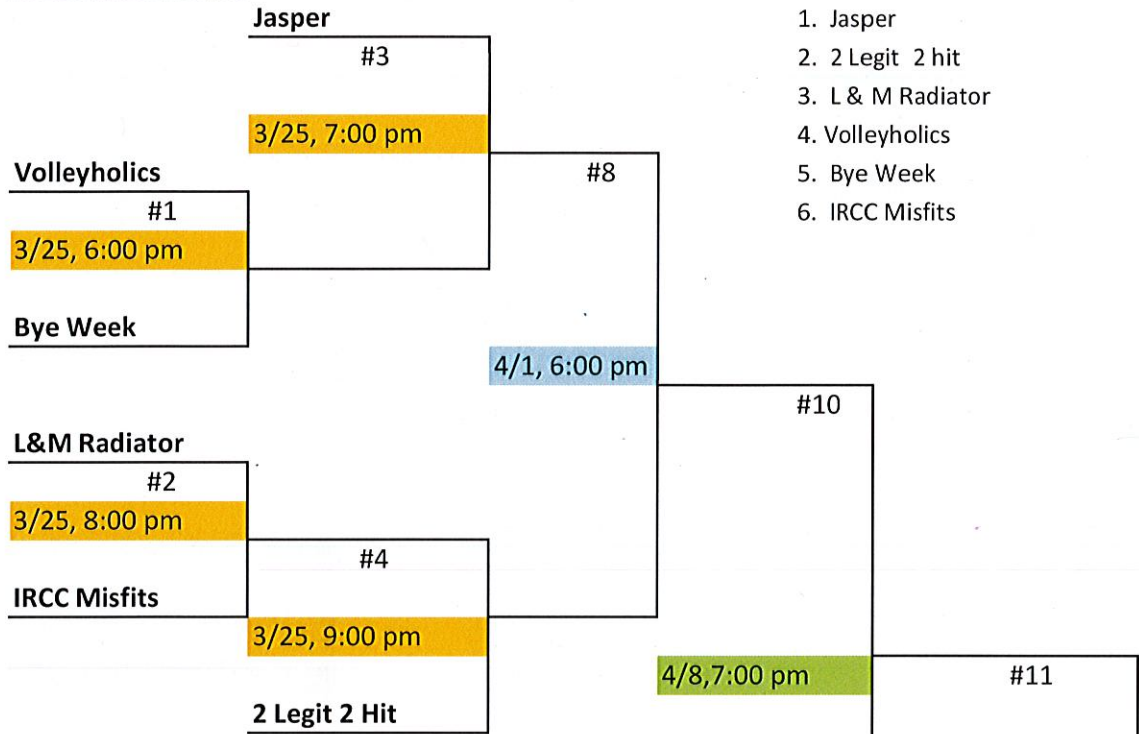

## Loser's Bracket

**Loser #3**

#4

4/1, 7:00 pm

**Loser #6**

#7

4/8, 6:00 pm

4/8, 8:00 pm

**Winner**

**Loser #1**

4/1, 8:00 pm

#5

**Loser #2**

**Loser #8  
if 1st Loss**

1. Rapids
2. Perella & Associates
3. EOH
4. Thirsty Moose
5. Balls & Dolls

2018-2019  
 Hibbing Parks & Recreation Playoffs  
 Silver League

Grace Lutheran Church

Playoffs are the best 2 out of 3 sets. Rally scoring and must win by 2 - no cap. All sets are played to 25.

1. Jasper
2. 2 Legit 2 hit
3. L & M Radiator
4. Volleyholics
5. Bye Week
6. IRCC Misfits

Winners's Bracket

Loser's Bracket